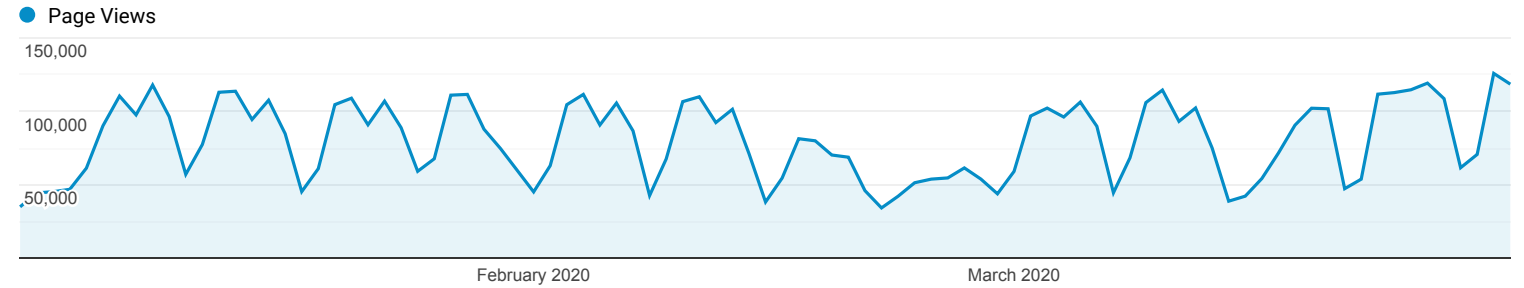

Pages

All Users
100.00% Page Views

1 Jan 2020 - 31 Mar 2020

Explorer

Page	Page Views	Unique Page Views	Avg. Time on Page	Entrances	Bounce Rate	% Exit	Page Value
	7,303,807 % of Total: 100.00% (7,303,807)	5,726,963 % of Total: 100.00% (5,726,963)	00:02:06 Avg for View: 00:02:06 (0.00%)	3,673,508 % of Total: 100.00% (3,673,508)	70.95% Avg for View: 70.95% (0.00%)	50.30% Avg for View: 50.30% (0.00%)	US\$0.00 % of Total: 0.00% (US\$0.00)
1. /	357,031 (4.89%)	253,887 (4.43%)	00:00:38	235,189 (6.40%)	12.00%	15.33%	US\$0.00 (0.00%)
2. /Chinese_sterrenbeelden	147,950 (2.03%)	98,718 (1.72%)	00:01:09	97,974 (2.67%)	71.20%	57.99%	US\$0.00 (0.00%)
3. /Hoofdpagina	46,297 (0.63%)	29,327 (0.51%)	00:00:41	10,069 (0.27%)	50.74%	22.36%	US\$0.00 (0.00%)
4. /Wikikids:Boomhut	45,628 (0.62%)	27,281 (0.48%)	00:00:29	1,161 (0.03%)	38.07%	11.40%	US\$0.00 (0.00%)
5. /Lijst_van_vlaggen_van_de_wereld	41,623 (0.57%)	29,281 (0.51%)	00:02:28	28,845 (0.79%)	69.34%	59.41%	US\$0.00 (0.00%)
6. /Sterrenbeeld	40,129 (0.55%)	35,305 (0.62%)	00:02:34	34,929 (0.95%)	84.61%	82.13%	US\$0.00 (0.00%)
7. /Tweede_Wereldoorlog	38,206 (0.52%)	29,238 (0.51%)	00:04:19	24,046 (0.65%)	69.28%	60.56%	US\$0.00 (0.00%)
8. /Provincies_van_Nederland	33,752 (0.46%)	28,465 (0.50%)	00:02:52	27,971 (0.76%)	80.43%	77.06%	US\$0.00 (0.00%)
9. /Eerste_Wereldoorlog	28,025 (0.38%)	21,919 (0.38%)	00:04:45	19,539 (0.53%)	70.70%	63.79%	US\$0.00 (0.00%)
10. /Portaal:Kids	25,768 (0.35%)	17,284 (0.30%)	00:00:27	1,704 (0.05%)	39.14%	14.42%	US\$0.00 (0.00%)
11. /Vulkaan	22,929 (0.31%)	17,207 (0.30%)	00:04:44	15,110 (0.41%)	73.96%	65.19%	US\$0.00 (0.00%)
12. /Wikikids:Alarm	22,738 (0.31%)	13,363 (0.23%)	00:00:17	247 (0.01%)	36.44%	6.89%	US\$0.00 (0.00%)
13. /Middeleeuwen	22,580 (0.31%)	18,125 (0.32%)	00:04:02	15,681 (0.43%)	74.94%	66.40%	US\$0.00 (0.00%)
14. /Romeinse_Rijk	21,776 (0.30%)	17,984 (0.31%)	00:04:49	15,469 (0.42%)	73.87%	68.27%	US\$0.00 (0.00%)
15. /Romeinen	20,695 (0.28%)	16,239 (0.28%)	00:04:18	13,328 (0.36%)	70.30%	62.23%	US\$0.00 (0.00%)
16. /Islam	20,068 (0.27%)	15,679 (0.27%)	00:04:12	11,924 (0.32%)	74.88%	62.25%	US\$0.00 (0.00%)
17. /Adolf_Hitler	18,938 (0.26%)	14,702 (0.26%)	00:05:26	12,432 (0.34%)	72.64%	63.85%	US\$0.00 (0.00%)
18. /Lijst_van_grote_Nederlandse_steden	17,953 (0.25%)	15,821 (0.28%)	00:03:05	15,463 (0.42%)	82.67%	80.86%	US\$0.00 (0.00%)
19. /Provincies_van_België	17,790 (0.24%)	14,760 (0.26%)	00:01:57	13,570 (0.37%)	73.03%	68.21%	US\$0.00 (0.00%)
20. /Karel_de_Grote	17,729 (0.24%)	13,852 (0.24%)	00:05:39	12,591 (0.34%)	75.52%	69.65%	US\$0.00 (0.00%)